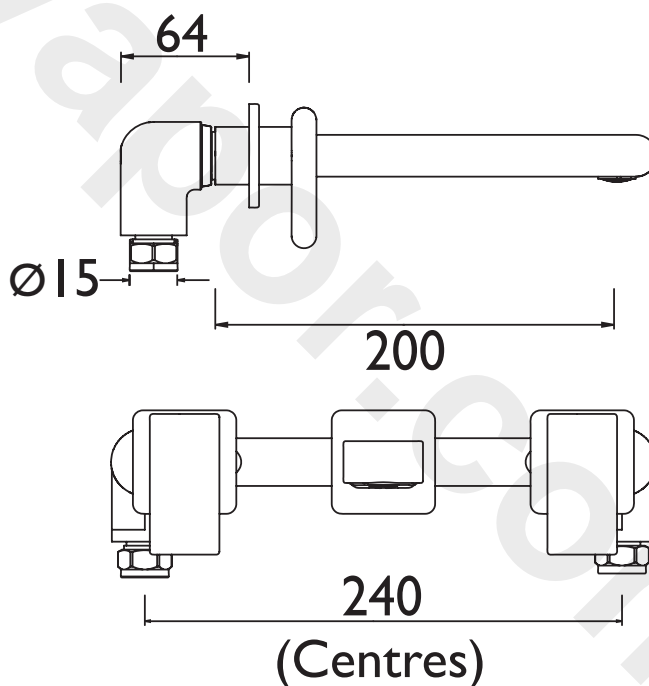

## PIVOT Tap Range Pivot Wall Mounted Basin Mixer Chrome

| Specification                     |                            |
|-----------------------------------|----------------------------|
| Style:                            | Contemporary               |
| Product Type:                     | Bathroom Taps              |
| Finish/Colour:                    | Chrome                     |
| Main Construction Material:       | Brass                      |
| Mount Type:                       | Wall Mounted               |
| Handle Type:                      | Lever                      |
| Connection Inlet:                 | 15mm Compression           |
| Number of Tap Holes Required:     | 3                          |
| Valve/Cartridge Type:             | 1/2" Ceramic Disc Valves   |
| Plumbing System Suitability       | All                        |
| Working Pressure Range:           | Min. 0.2 Bar, Max. 5.0 Bar |
| Maximum Hot Water Temperature: °c | 60                         |
| Maximum Dynamic Pressure: (bar)   | 5                          |
| Maximum Static Pressure: (bar)    | 10                         |
| Flow Type:                        | Single Flow                |
| Flow Rate: (l/min @ 3 bar)        | 42.7                       |
| Connection Outlet:                |                            |
| Isolation Included:               | No                         |

### Features:

- Brass construction
- 1/2" valve
- 3 tapholes

### Dimensions (measurements in mm)

TECHNICAL  
DATA  
SHEET

**BRISTAN**  
TAPS & SHOWERS

D3